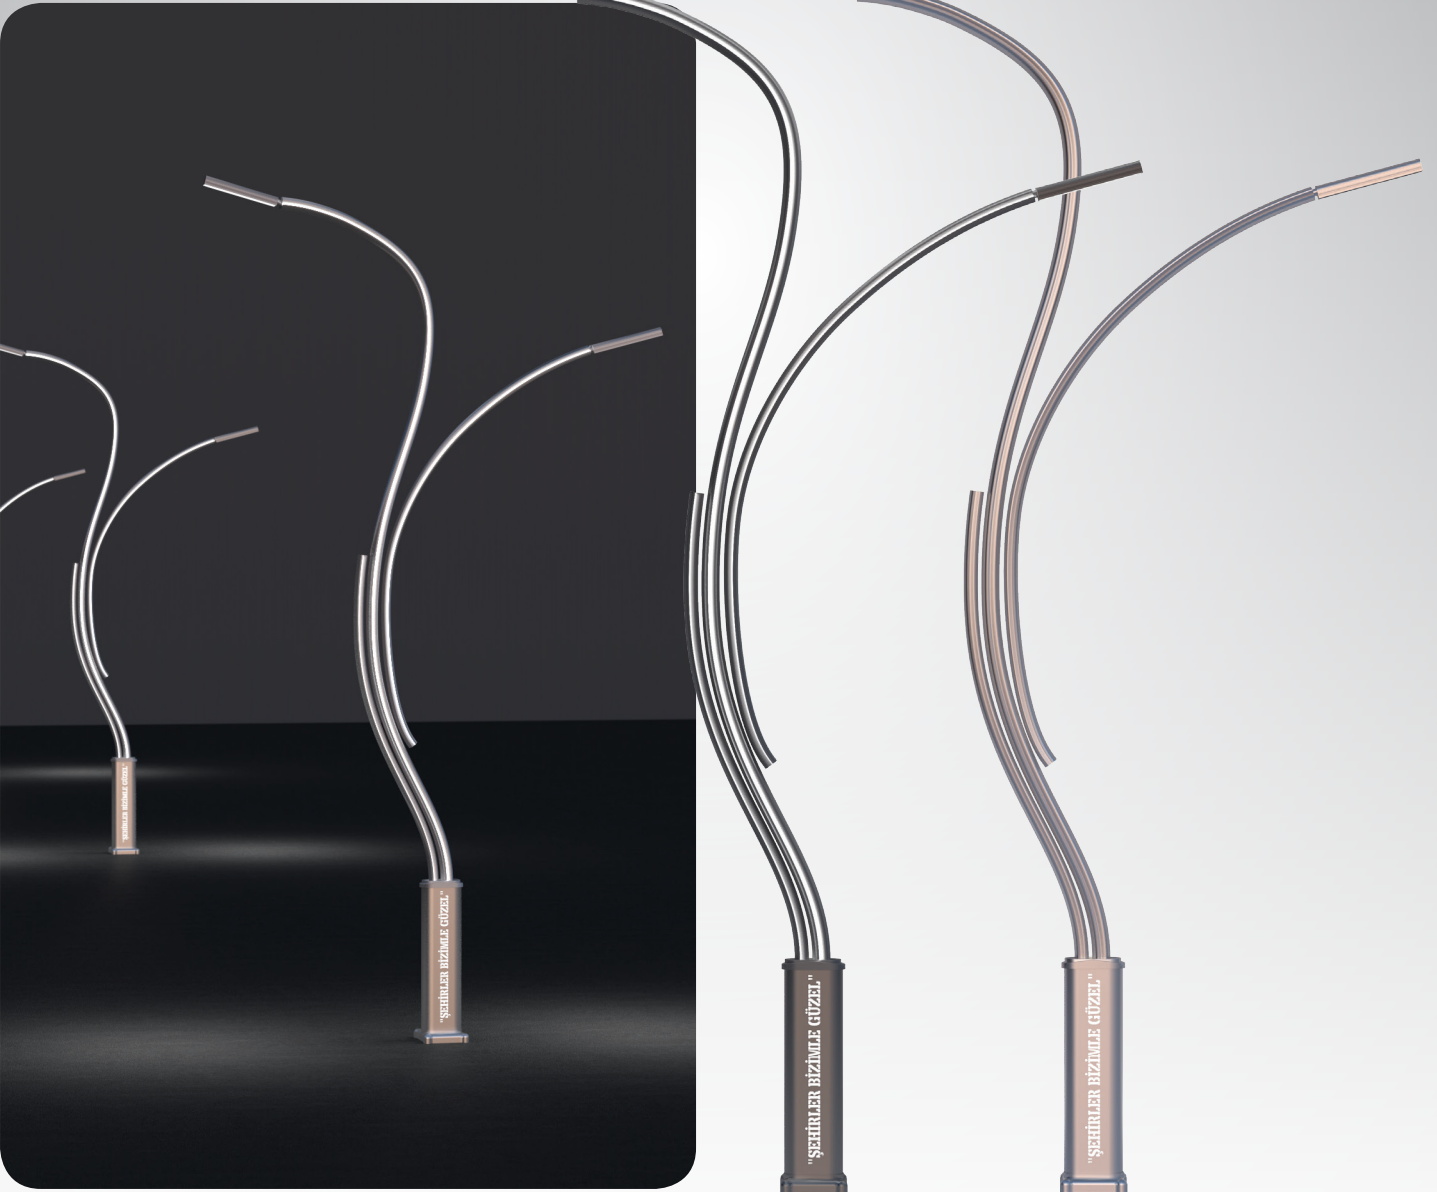

“Şehirler bizimle güzel”