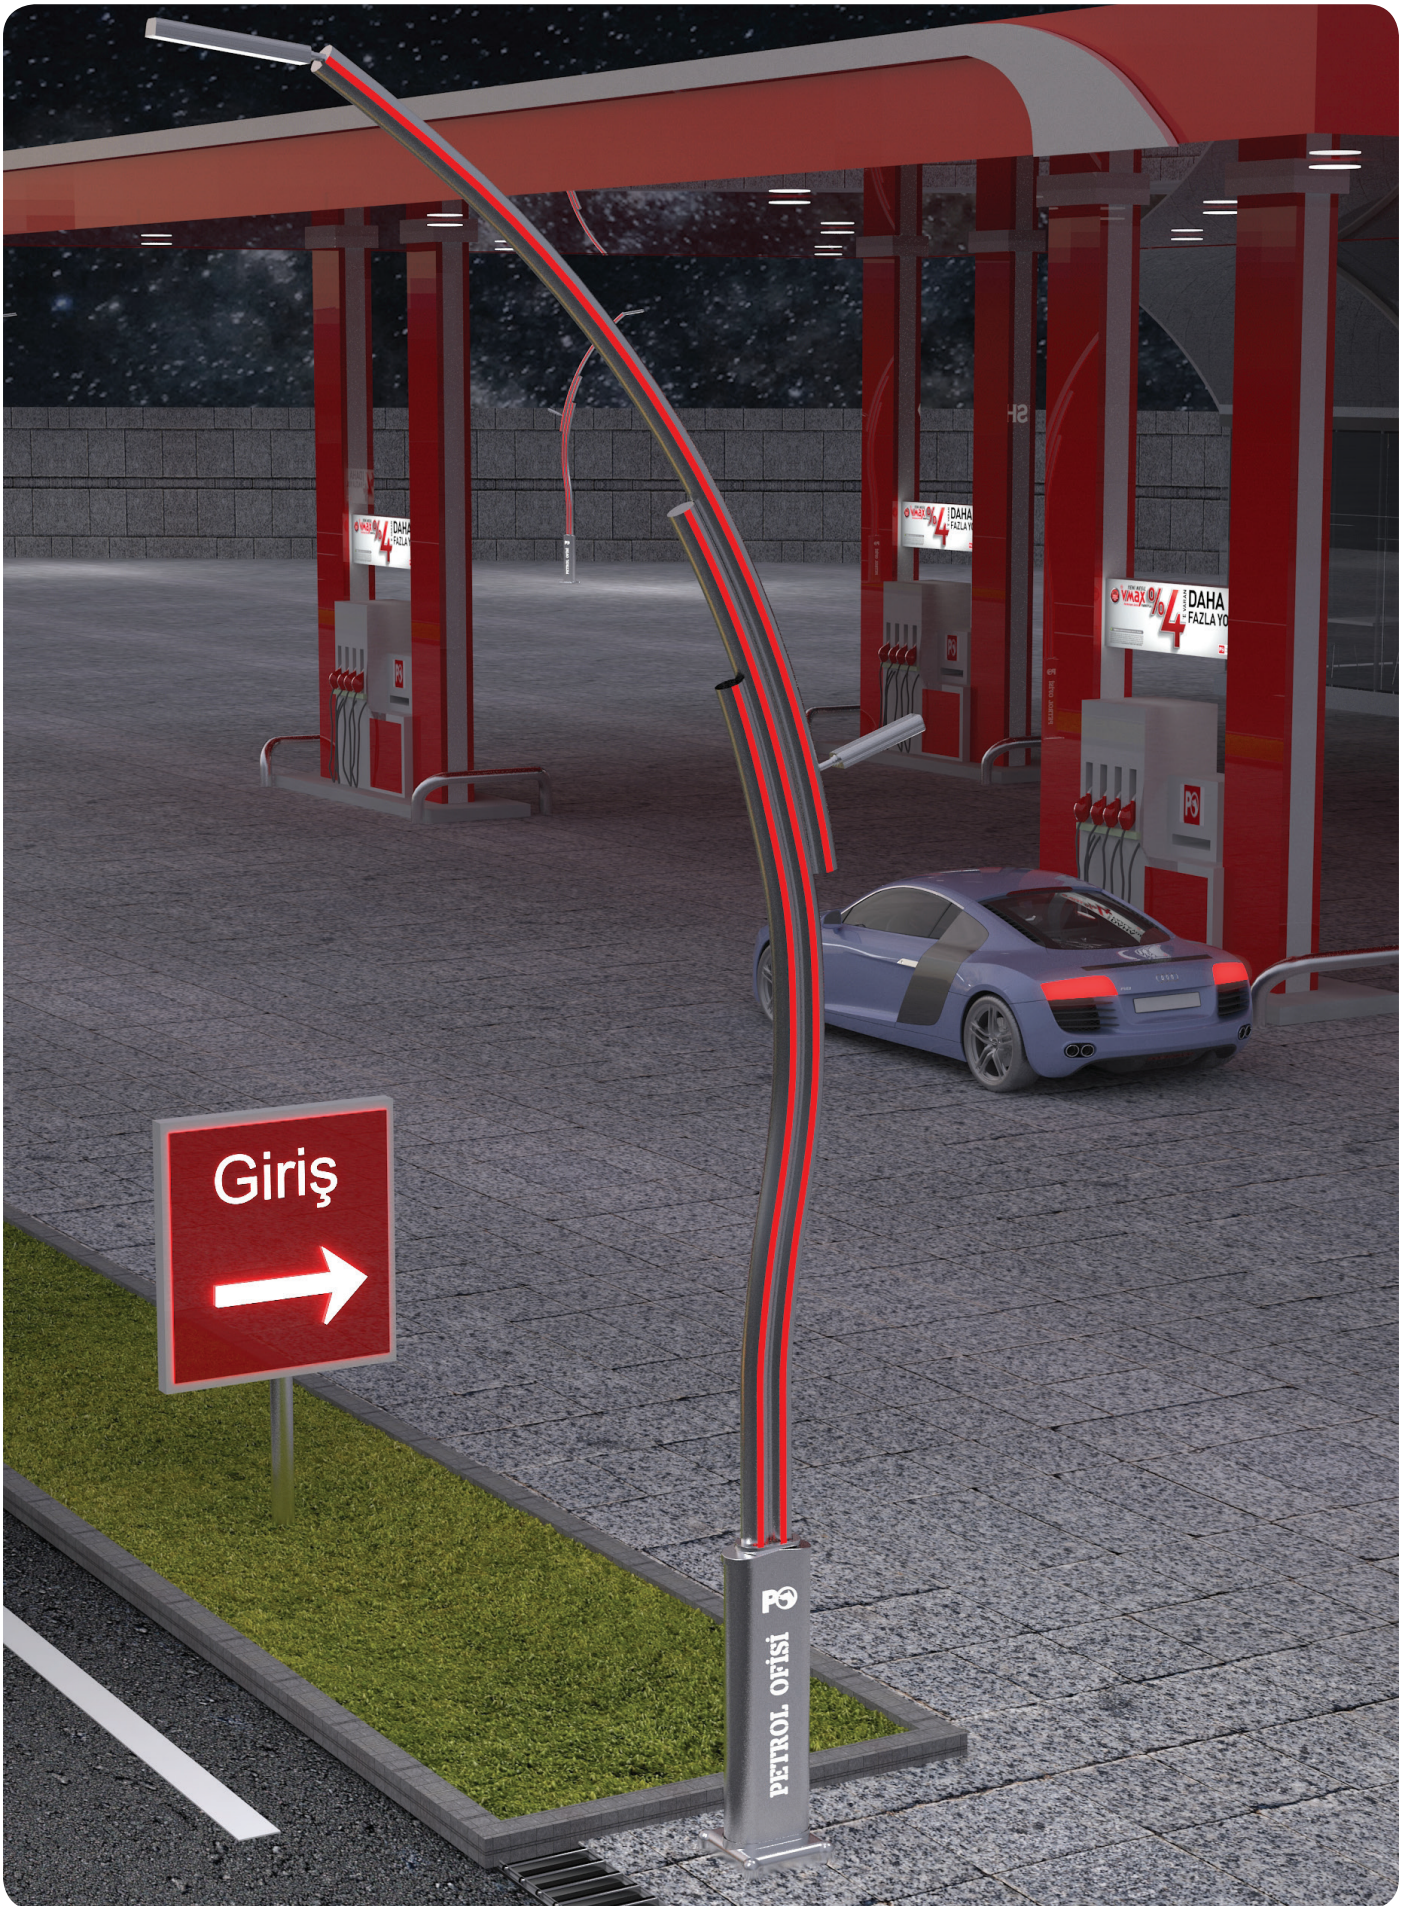

“Şehirler bizimle güzel”