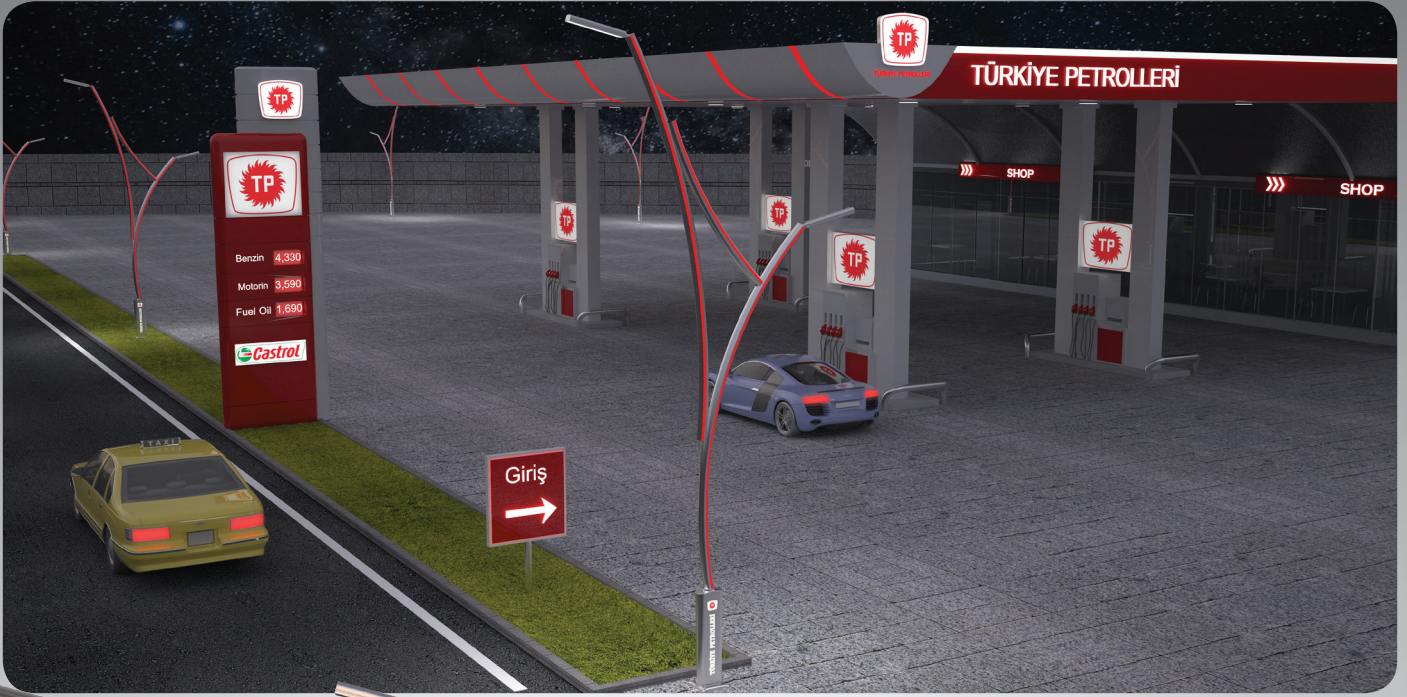

“Şehirler bizimle güzel”