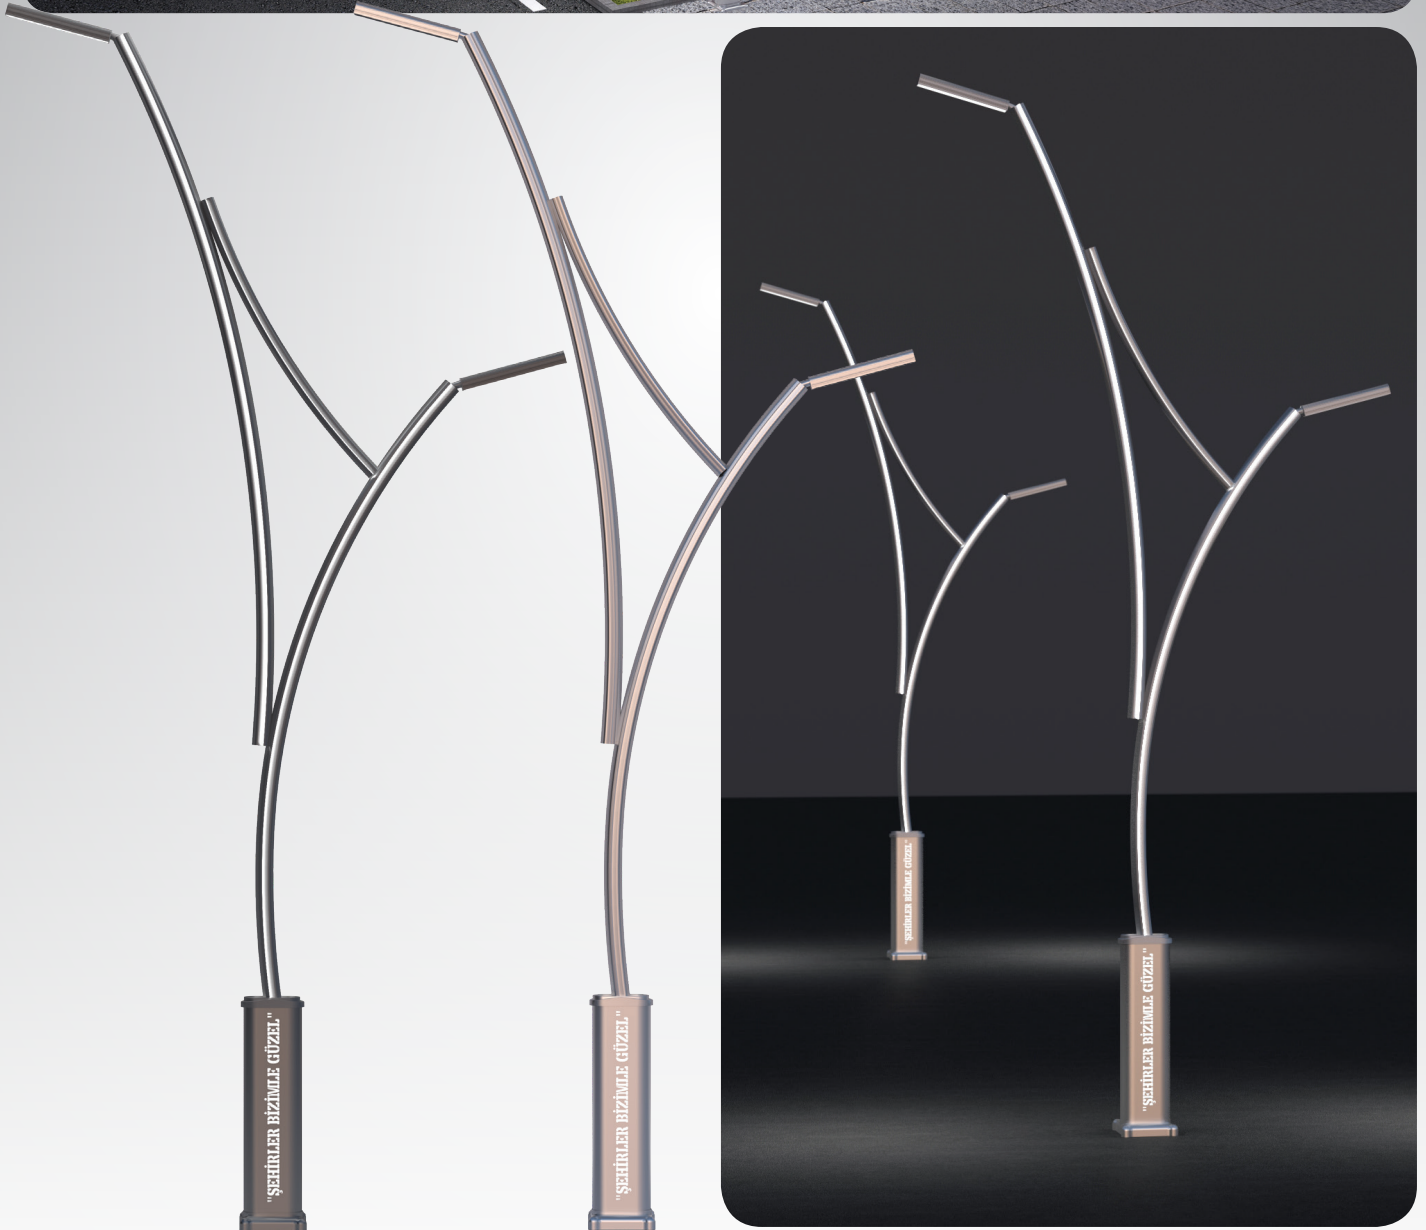

“Şehirler bizimle güzel”