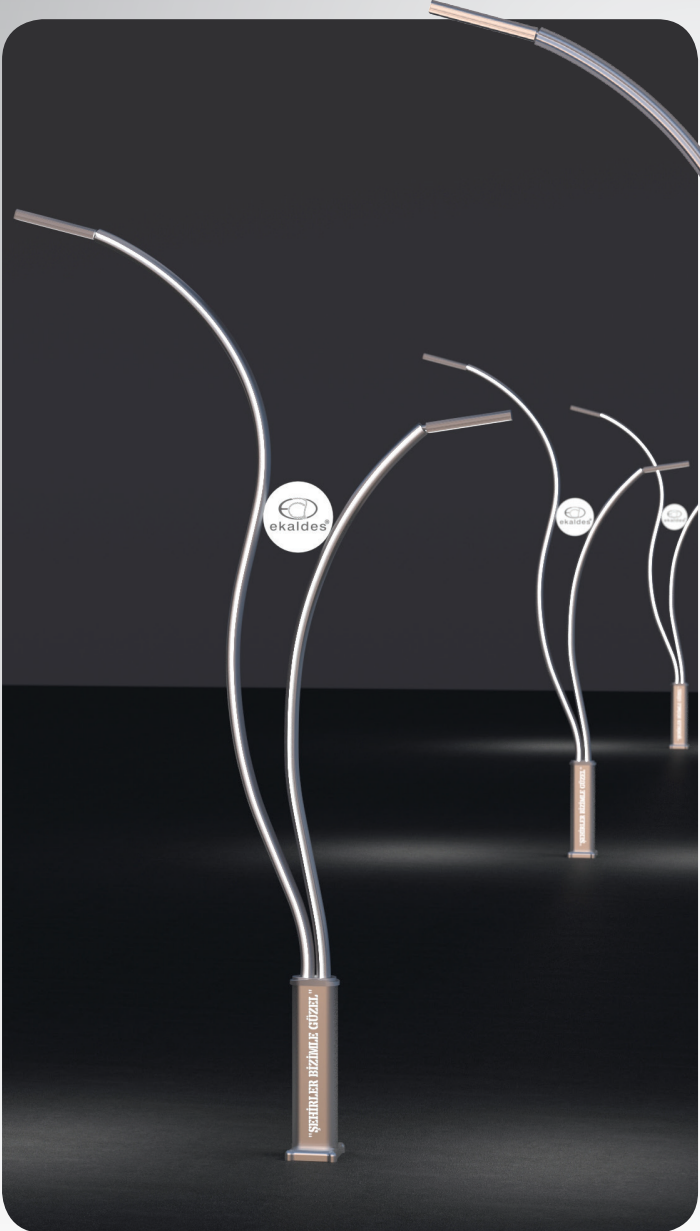

“Şehirler bizimle güzel”