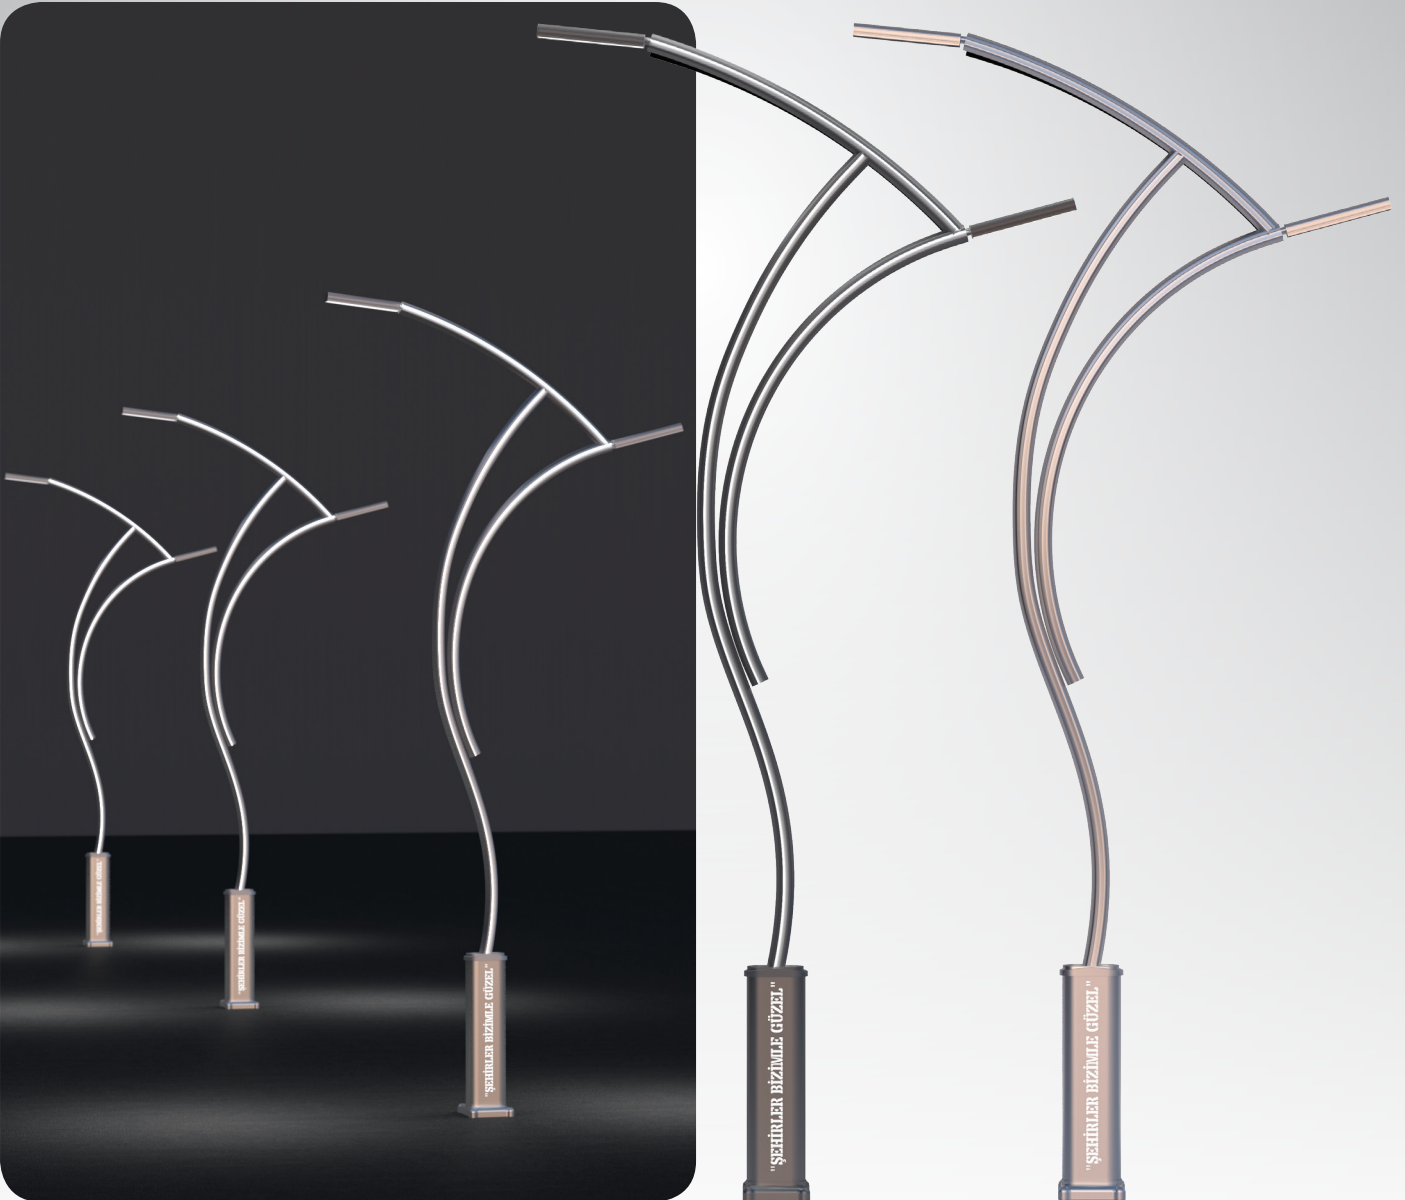

“Şehirler bizimle güzel”