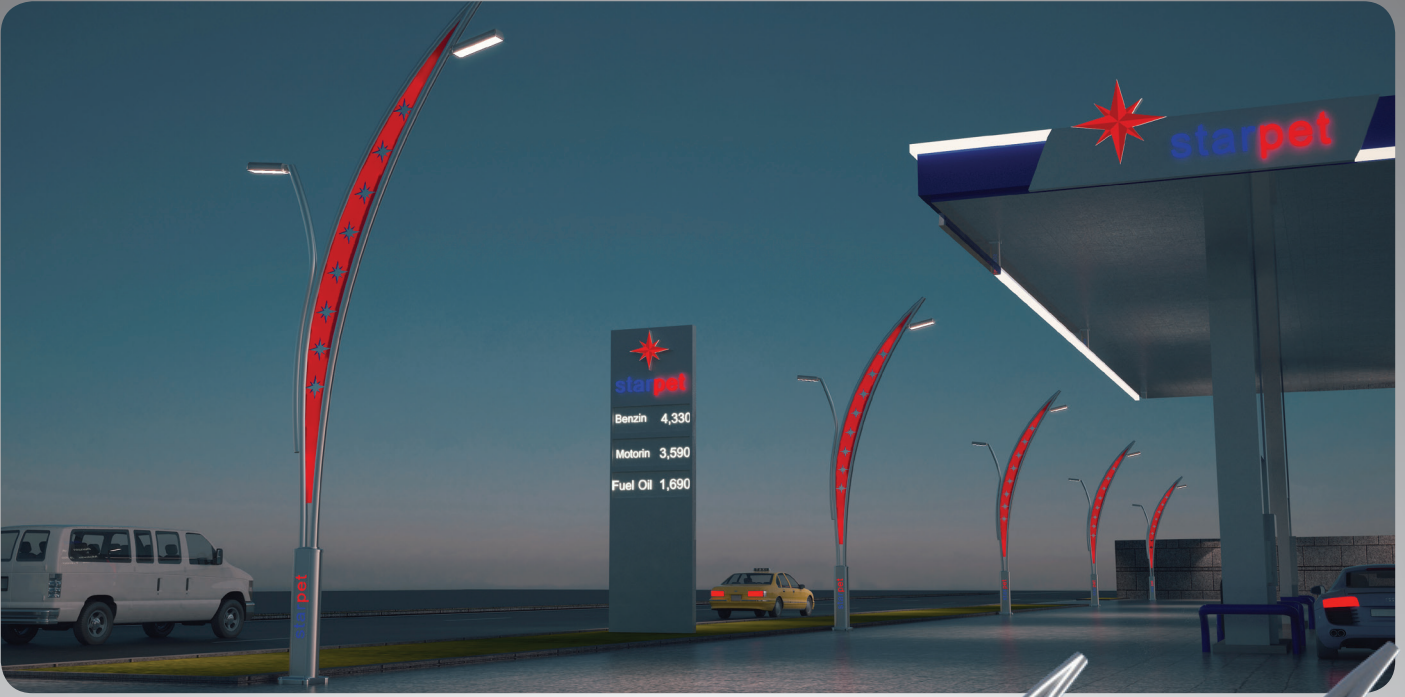

“Şehirler bizimle güzel”