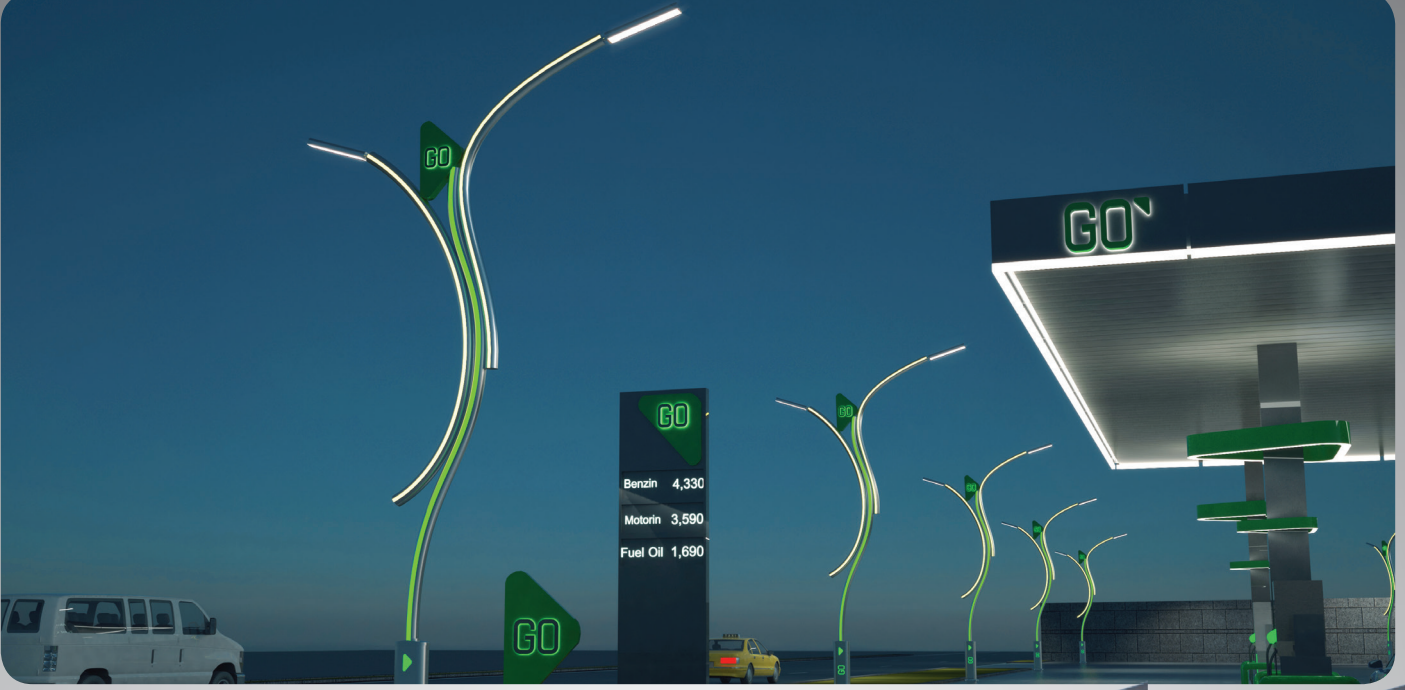

“Şehirler bizimle güzel”