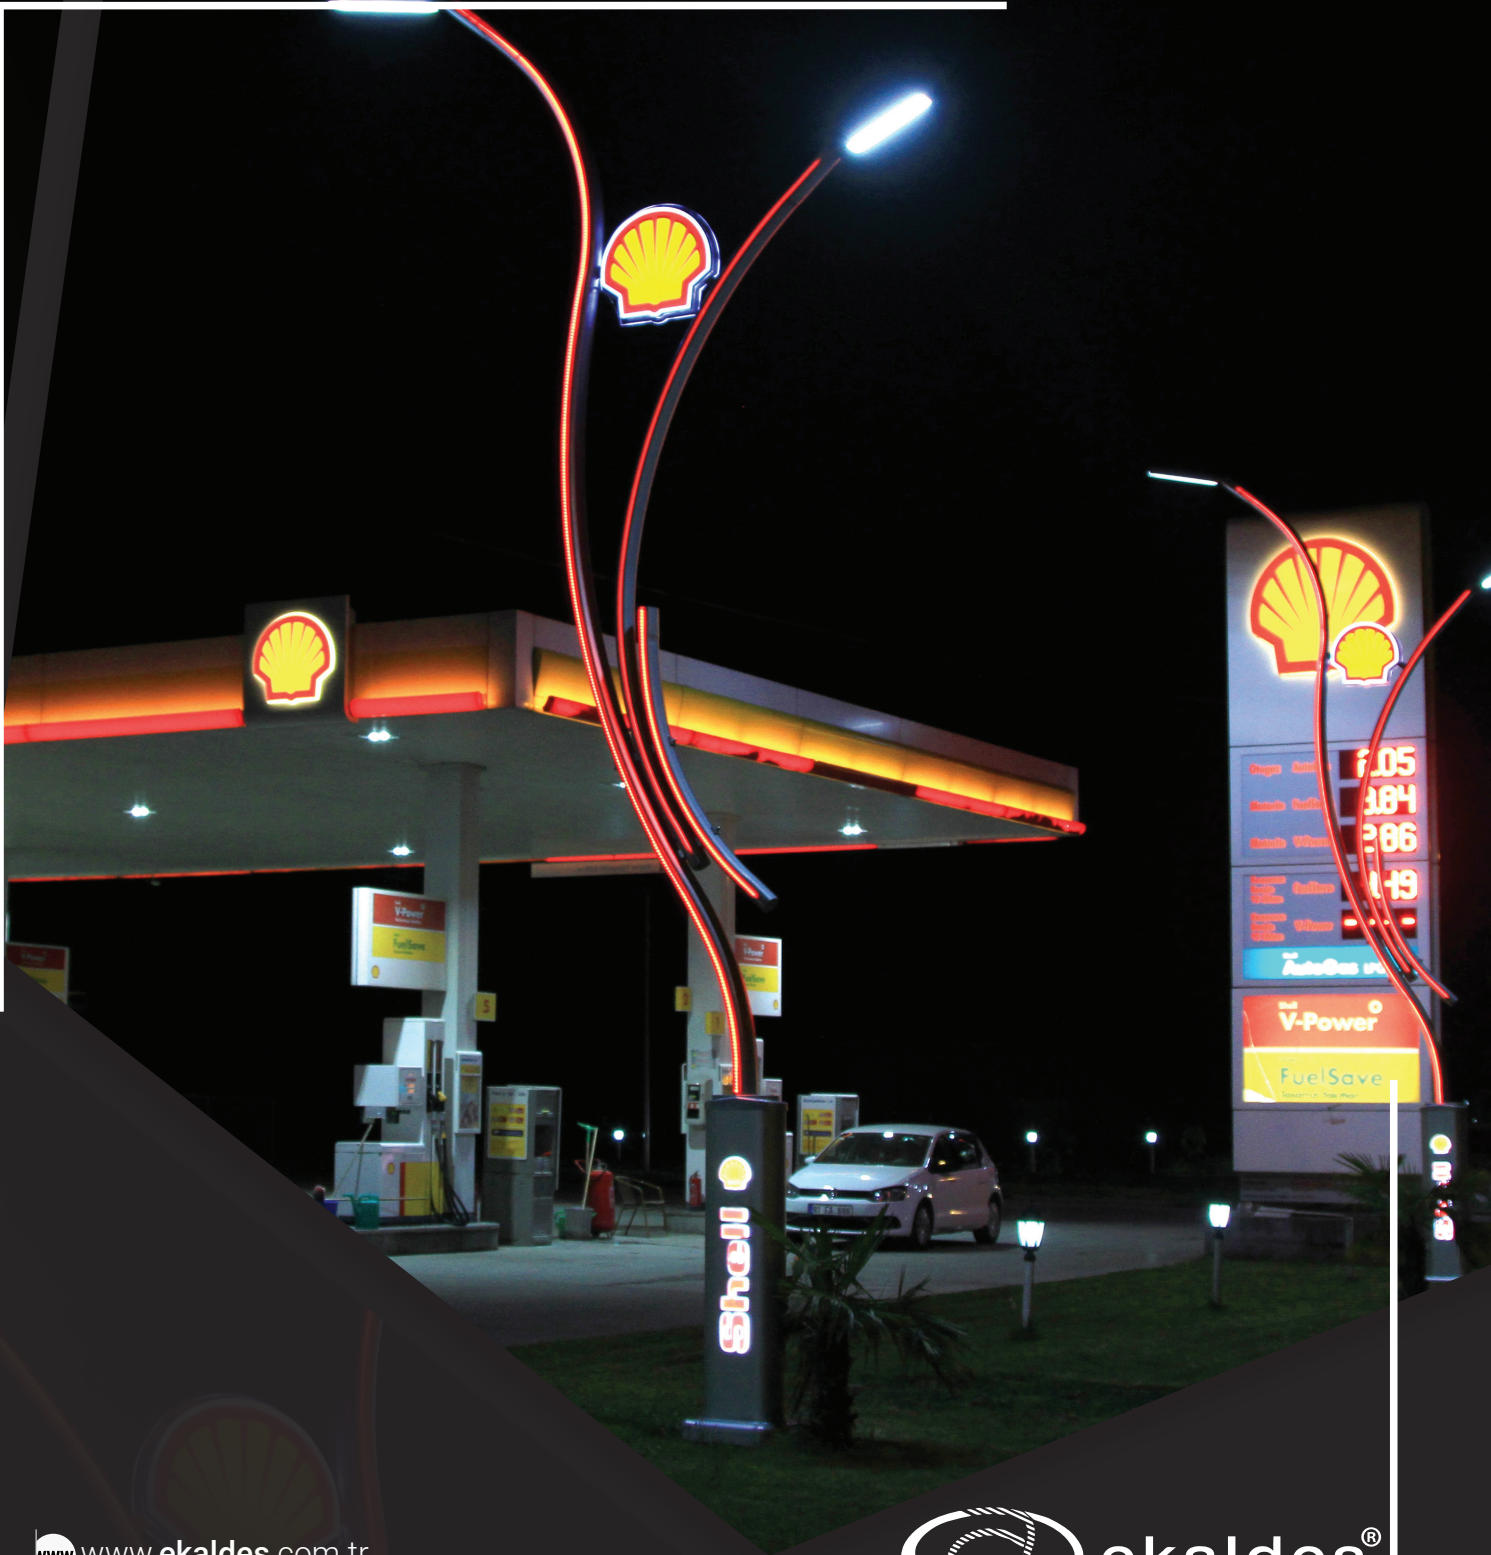

www.ekaldes.com.tr

facebook.com/ekaldesaydinlatma

instagram.com/ekaldesaydinlatma

twitter.com/ekaldesayd

ekaldes®

“Şehirler bizimle güzel”
“Cities are beautiful with us”

info@ekaldes.com.tr

Sanayi Mahallesi Ömer Türkçakal Bulvarı

Kuru Sokak No : 2 İzmit / KOCAELİ

Tel: 0 (262) 325 84 74 (pbx) | Faks: 0 (262) 325 82 52