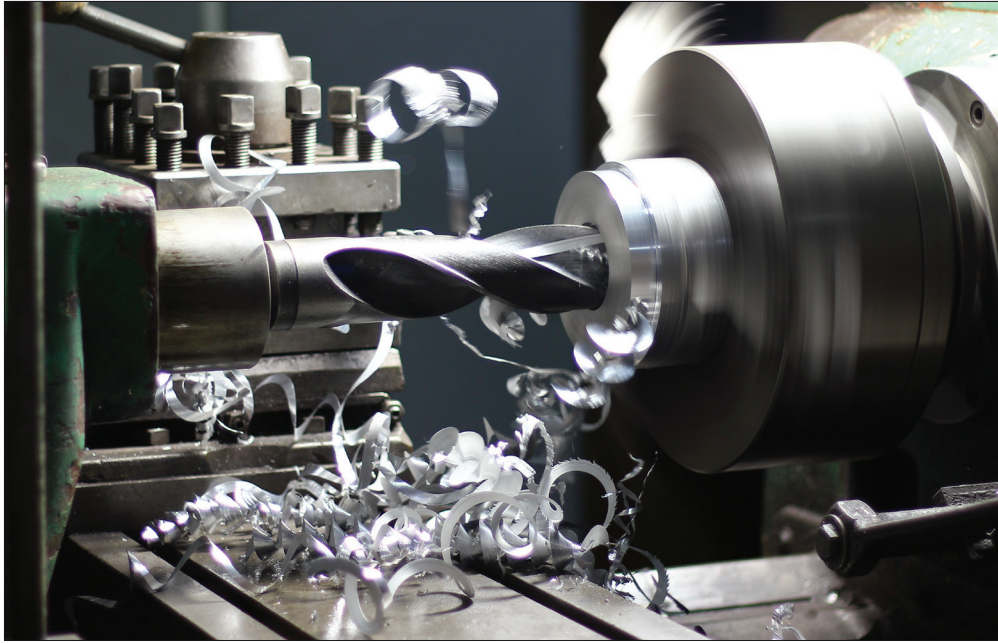

Üretim *Production*