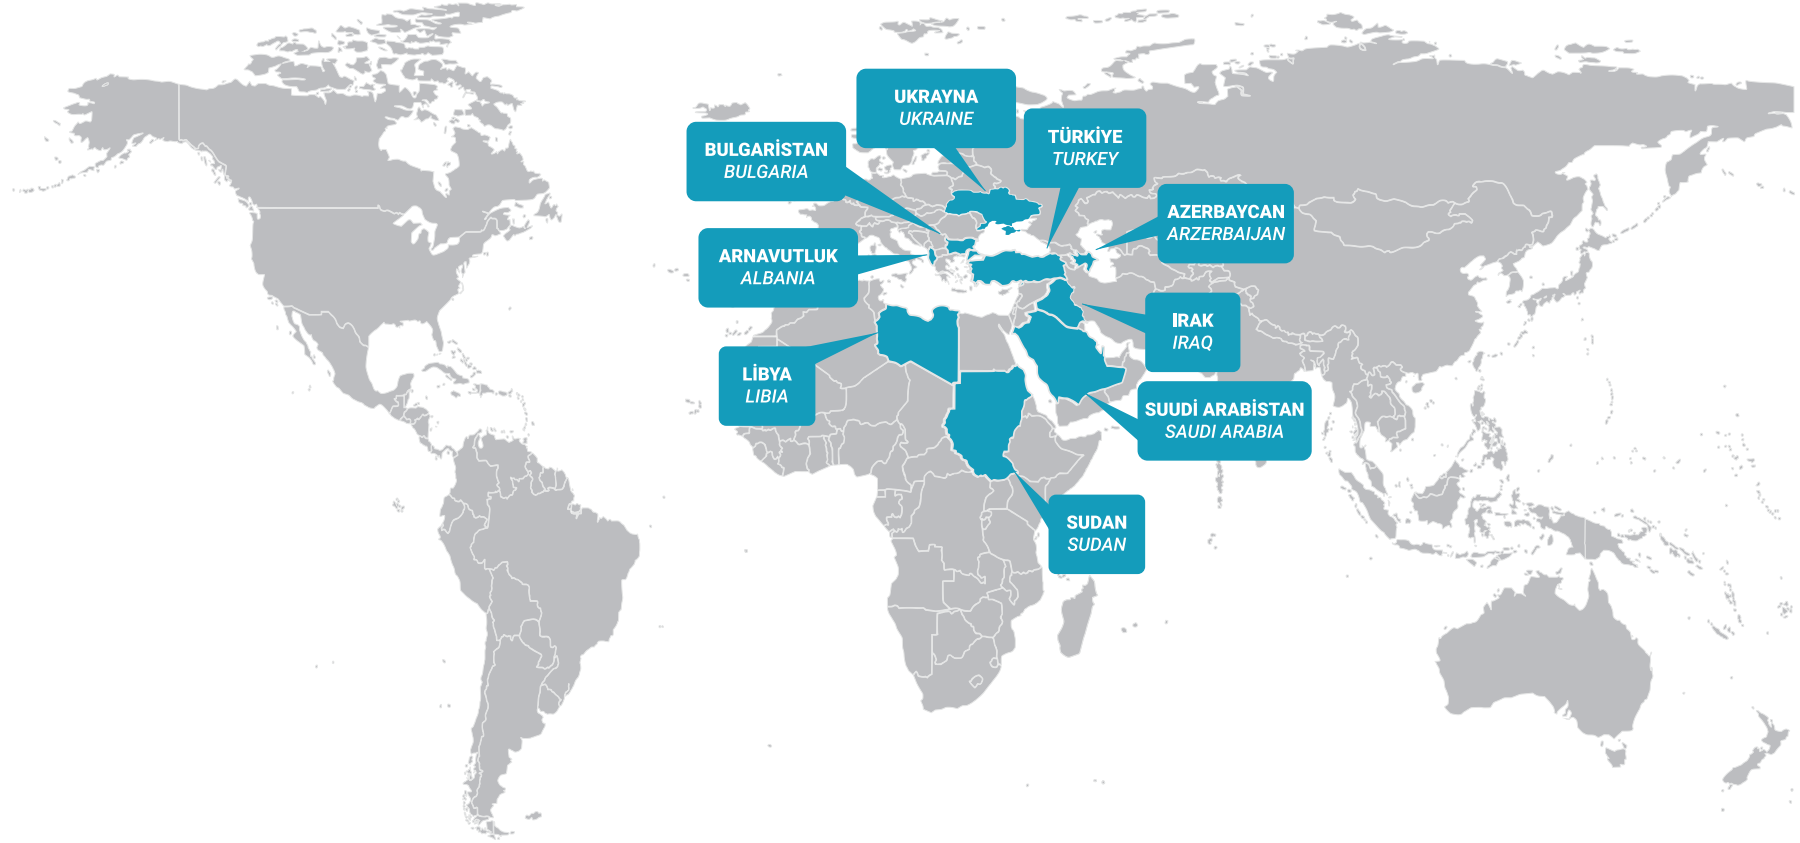

Uygulama Yerleri *Points of Service*