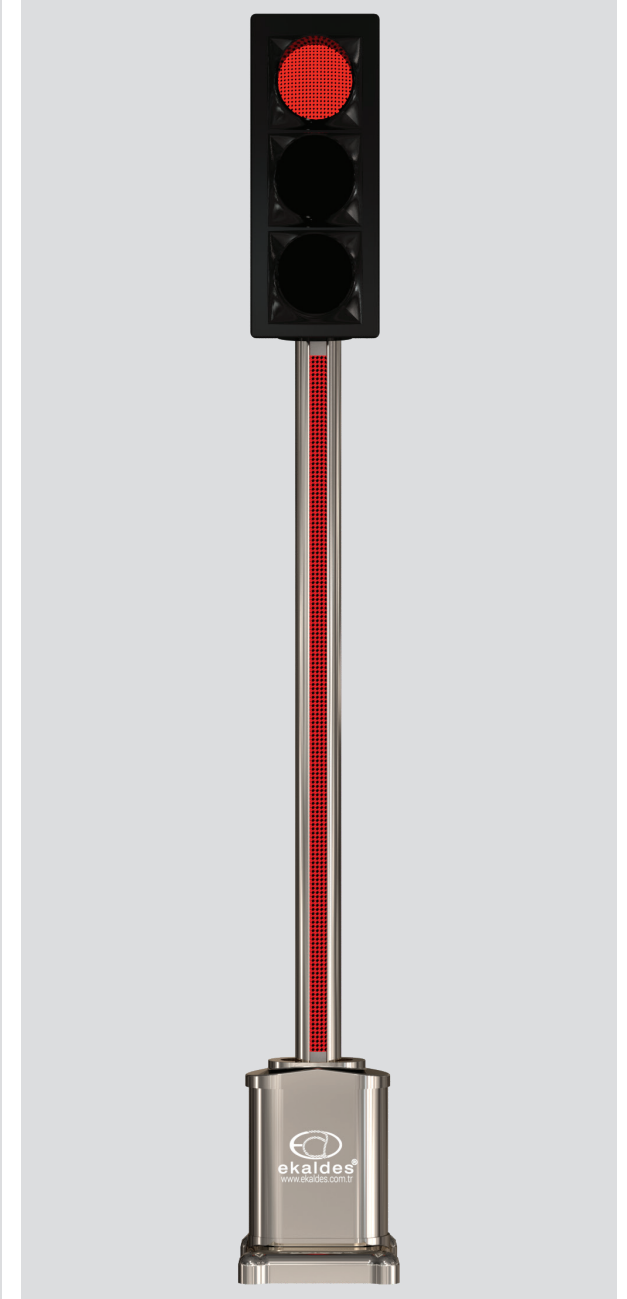

LEDli Alüminyum Kasa *Aluminum Body with LEDs*

Standart Sinyalizasyon Diređi *Standard Signaling Pole*

LED aydınlatmalı alt gövde
LED illuminated lower body

EAS 1010

EAS 1012

LEDli Alüminyum Kasa *Aluminum Body with LEDs*