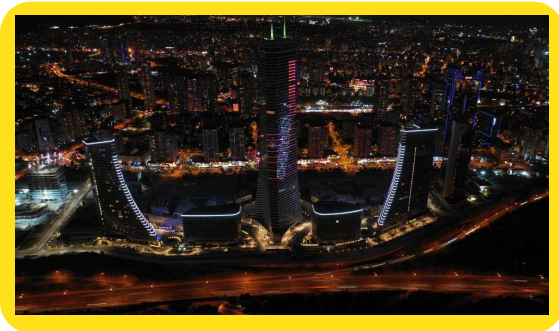

Project Overview

Metropol İstanbul