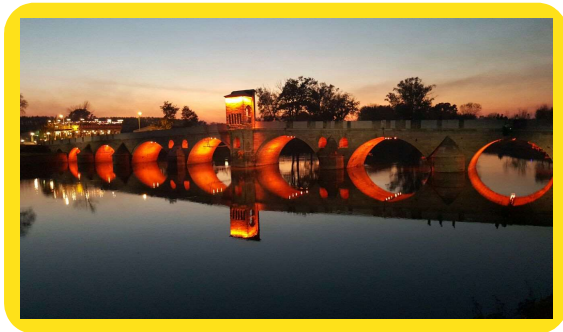

Project Overview

Tunca-Meriç Historical Bridges