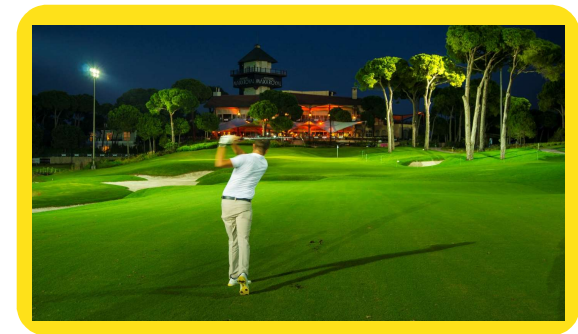

Project Overview

Maxx Royal Antalya Golf Courses
Lighting