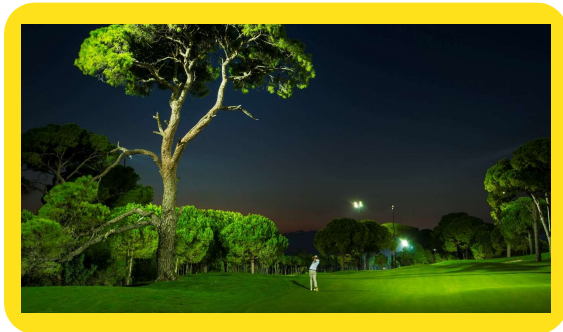

Project Overview

Maxx Royal Antalya Golf Courses
Lighting