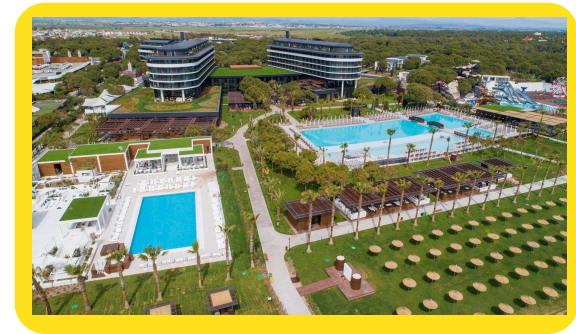

Project Overview

Voyage Hotel - Antalya