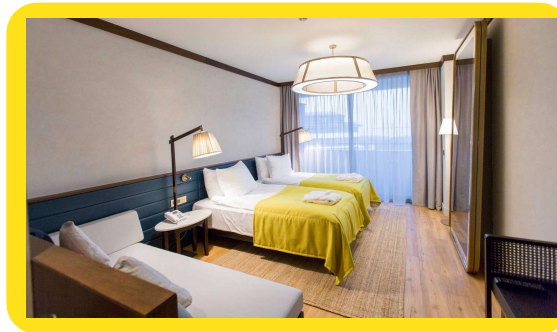

Project Overview

Voyage Hotel - Antalya